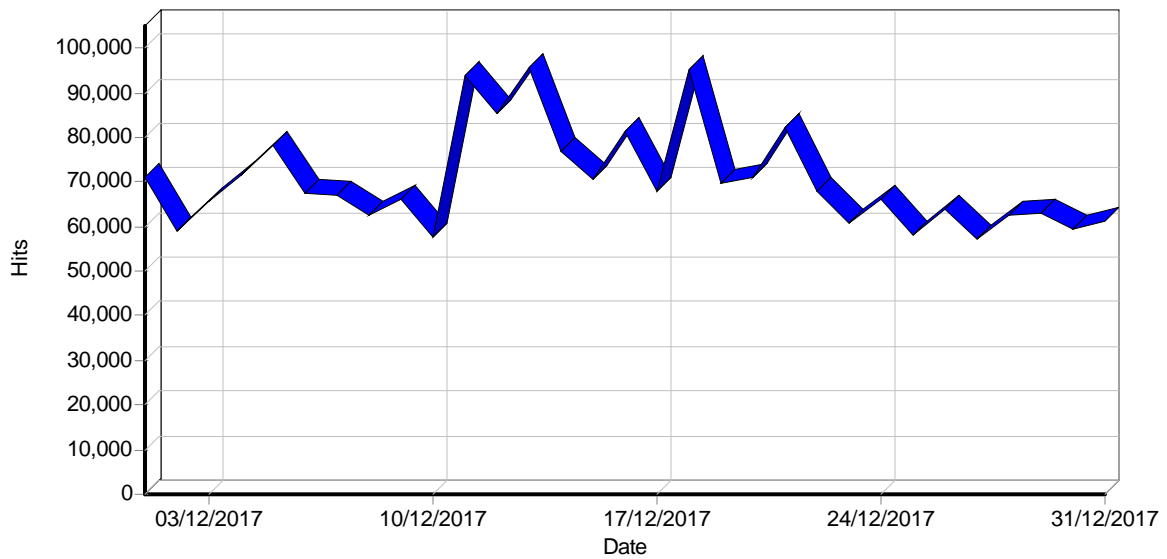

Activity Statistics

Daily

Daily Hits