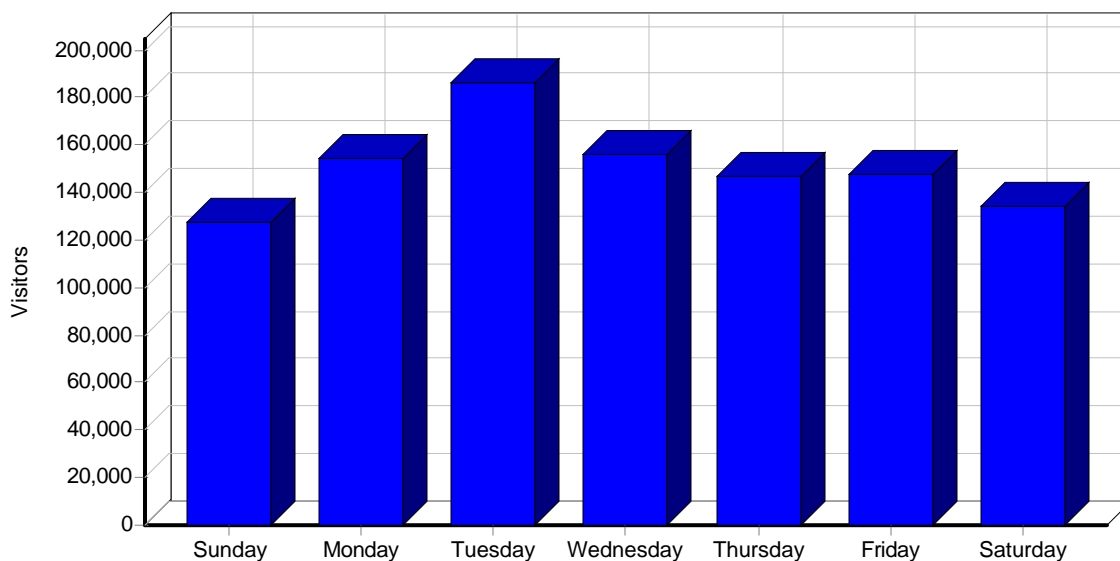

06:00 - 06:59	147,966	95,526	43,135	14,991,590
07:00 - 07:59	165,027	98,548	47,952	18,538,943
08:00 - 08:59	176,326	99,129	49,455	17,844,843
09:00 - 09:59	213,114	104,269	48,953	19,630,818
10:00 - 10:59	234,590	116,559	50,667	20,675,885
11:00 - 11:59	218,344	111,829	48,125	20,102,069
12:00 - 12:59	202,162	106,345	46,324	19,420,998
13:00 - 13:59	207,308	104,707	45,065	19,425,567
14:00 - 14:59	199,582	105,972	45,918	18,826,300
15:00 - 15:59	198,413	109,424	48,656	18,206,854
16:00 - 16:59	168,393	103,266	46,629	16,666,646
17:00 - 17:59	130,890	91,145	42,887	13,272,201
18:00 - 18:59	133,836	89,565	42,502	13,540,772
19:00 - 19:59	131,395	89,672	41,068	12,654,796
20:00 - 20:59	127,714	84,233	41,494	12,386,468
21:00 - 21:59	129,567	85,882	41,122	12,810,601
22:00 - 22:59	116,395	81,970	40,099	11,285,722
23:00 - 23:59	110,894	83,511	39,831	10,642,669
Total	3,797,964	2,353,812	1,052,676	361,769,399

By Day of Week

Activity by Day of Week

Activity by Day of Week

Day	Hits	Page Views	Visitors	Bandwidth (KB)
Sunday	456,401	315,736	127,813	42,008,351
Monday	586,661	330,936	154,010	56,935,418
Tuesday	691,522	411,775	186,019	66,901,853
Wednesday	541,559	330,265	156,240	54,160,377
Thursday	535,660	327,318	146,748	48,702,171
Friday	526,045	324,388	147,812	51,602,767
Saturday	460,116	313,394	134,034	41,458,459
Total	3,797,964	2,353,812	1,052,676	361,769,399