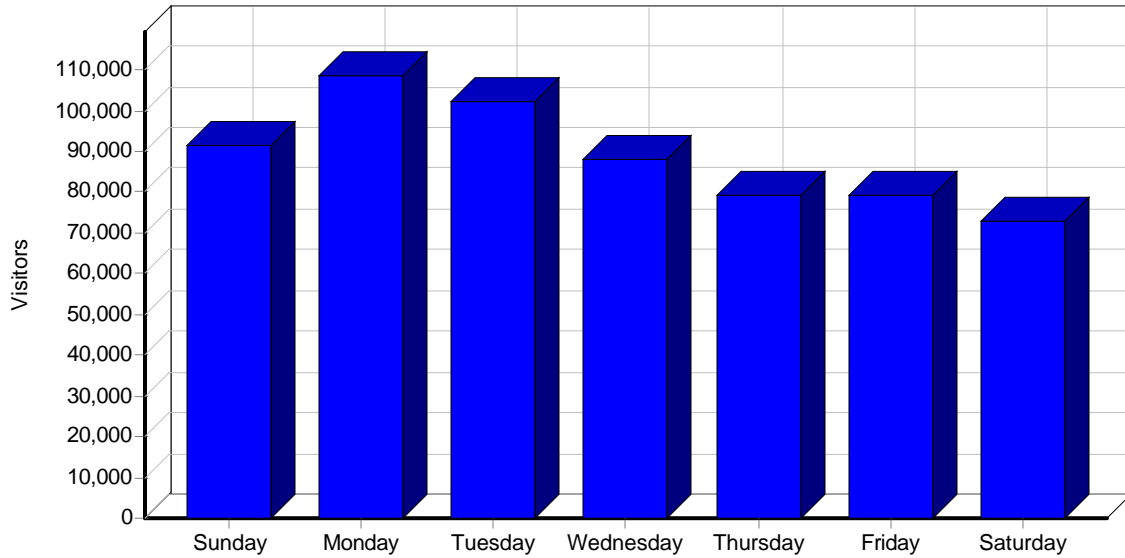

Activity by Day of Week

By Day of Week

Activity by Day of Week