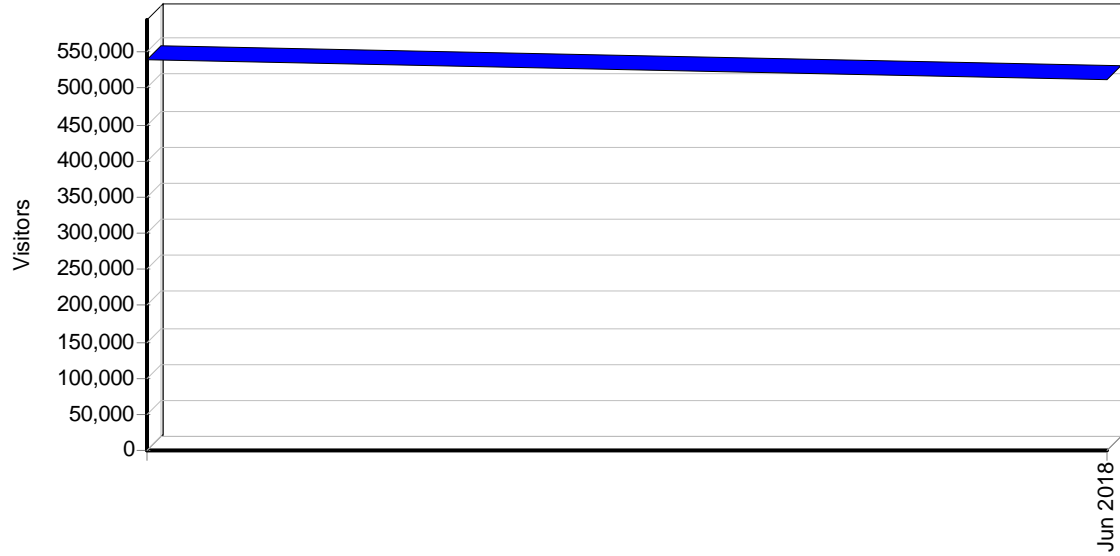

By Month

Activity by Month

Activity by Month

Month	Hits	Page Views	Visitors	Bandwidth (KB)
May 2018	1,895,724	1,271,518	540,906	195,822,532
Jun 2018	1,902,240	1,082,294	511,770	165,946,867
Total	3,797,964	2,353,812	1,052,676	361,769,399