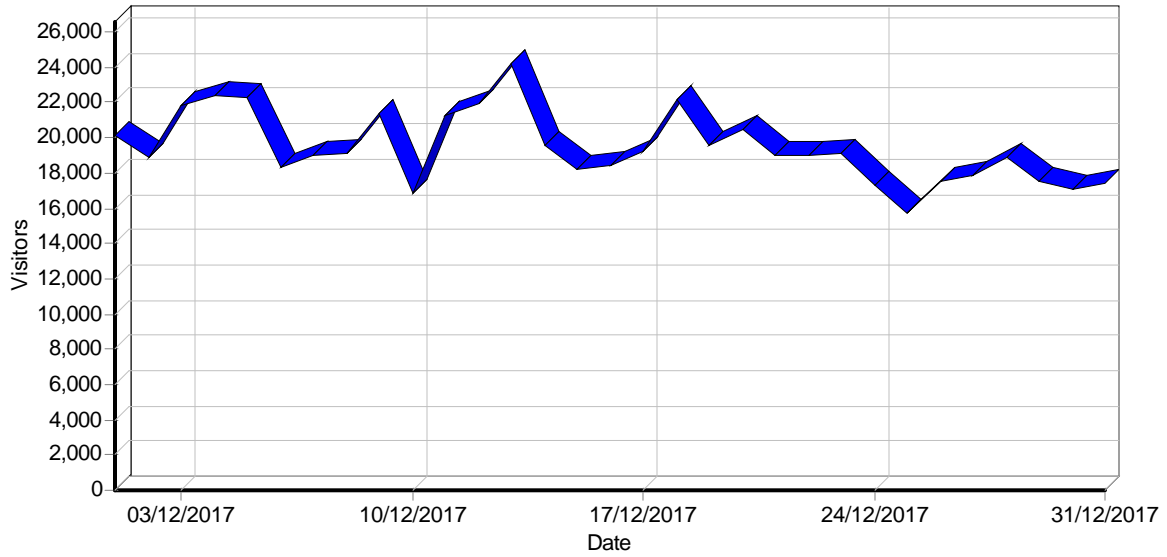

Activity Statistics

Daily

Daily Visitors