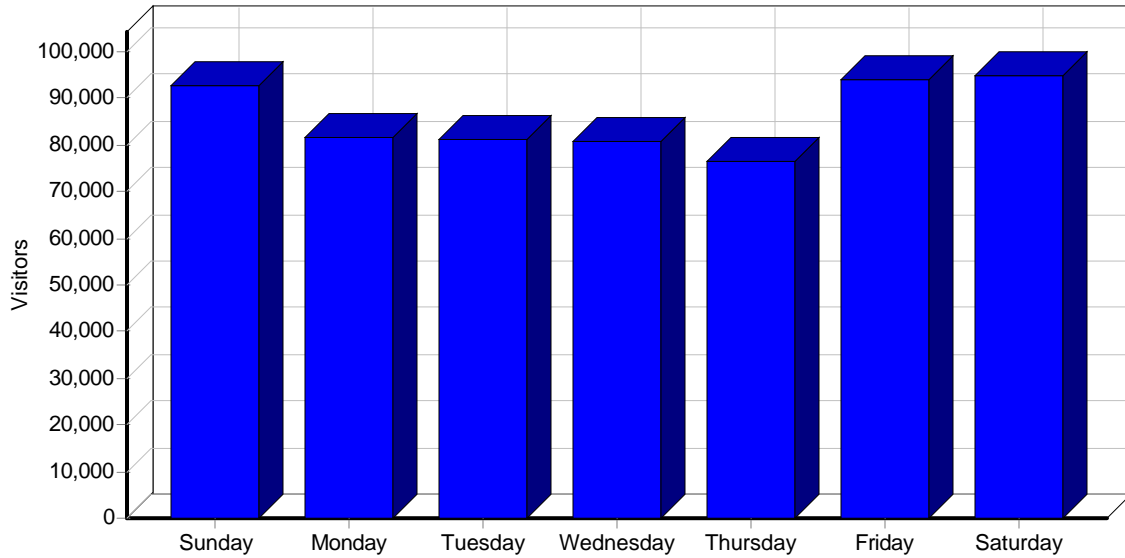

Activity by Day of Week

By Day of Week

Activity by Day of Week