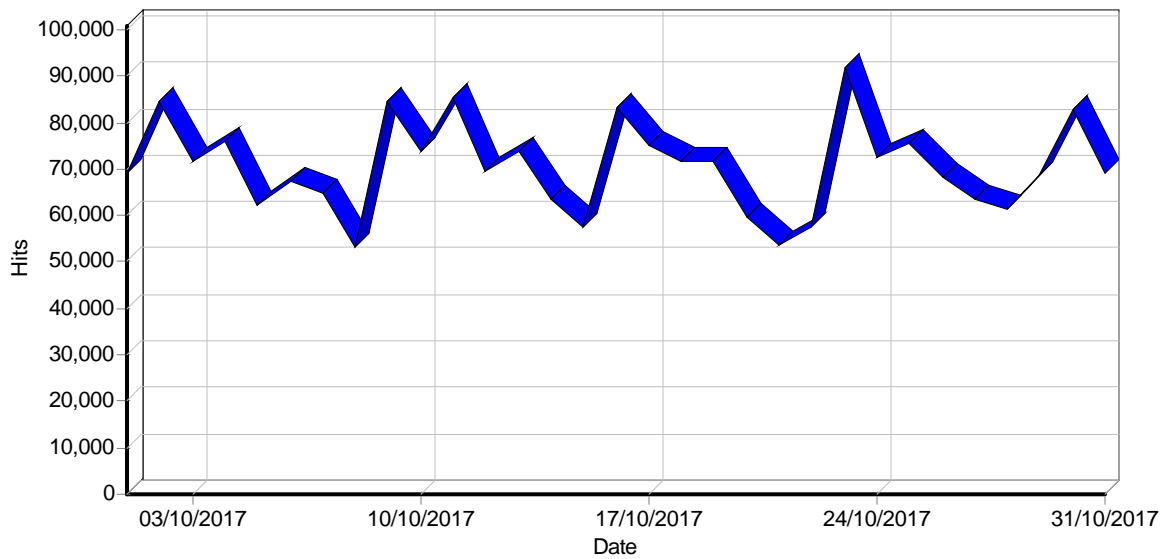

Activity Statistics

Daily

Daily Hits