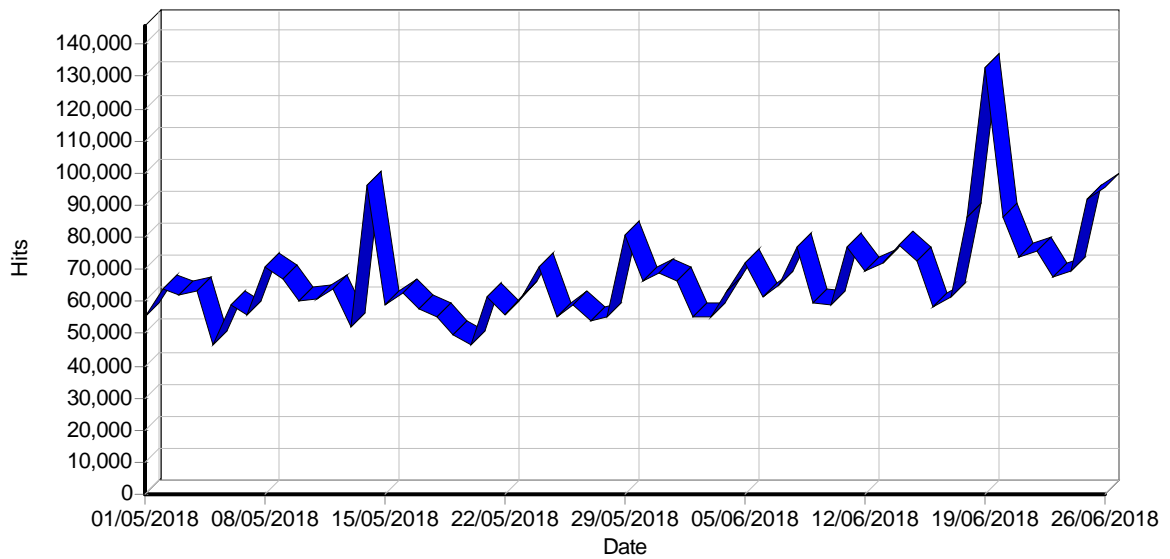

Activity Statistics

Daily

Daily Hits