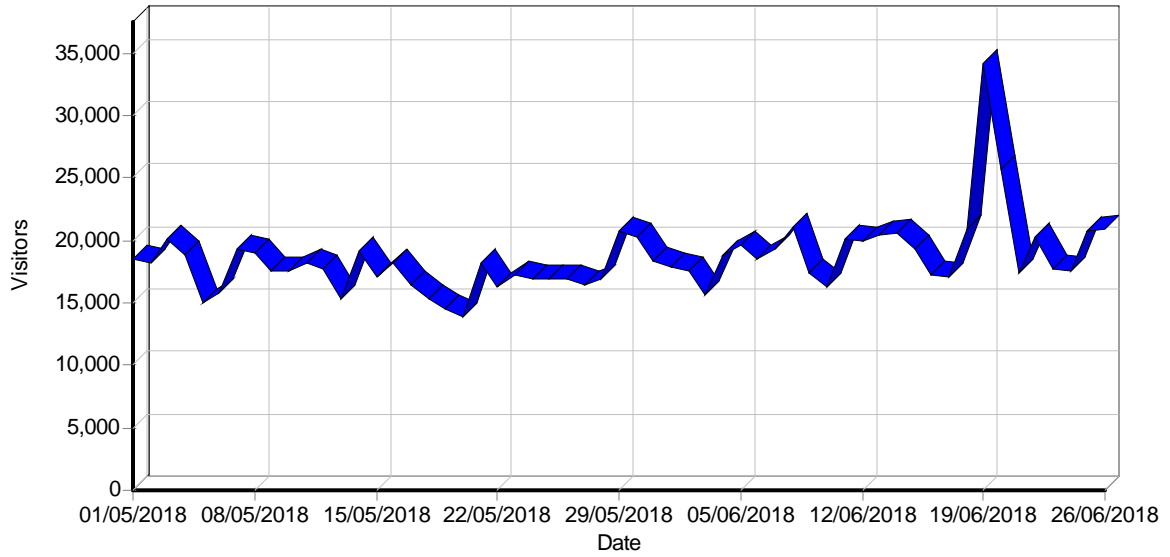

Activity Statistics

Daily

Daily Visitors