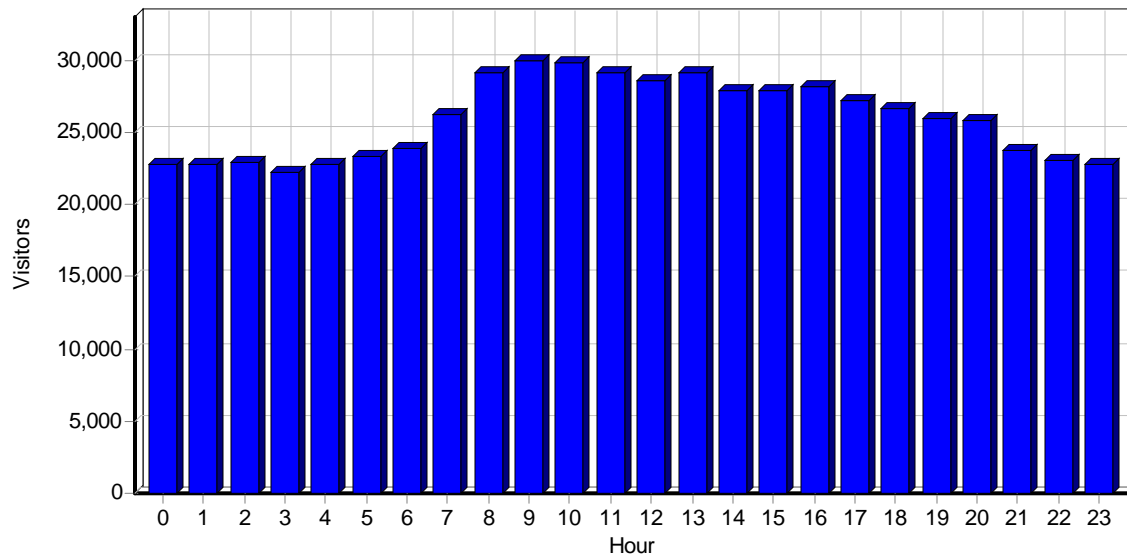

Activity Statistics

Daily

Daily Visitors

Daily Hits

Daily Bandwidth

Daily Activity

Date	Hits	Page Views	Visitors	Average Visit Length	Bandwidth (KB)
Sun01/10/2017	69,170	57,046	18,370	00:24	4,419,062
Mon02/10/2017	84,569	59,425	19,420	00:24	5,392,313
Tue03/10/2017	71,652	46,863	20,591	00:21	6,719,483
Wed04/10/2017	76,000	40,990	21,165	00:18	6,624,953
Thu05/10/2017	62,293	39,262	19,746	00:18	5,806,199
Fri06/10/2017	67,337	44,076	22,477	00:18	6,459,900
Sat07/10/2017	64,871	49,932	17,239	00:26	5,667,075
Sun08/10/2017	53,288	38,506	18,143	00:21	4,752,686
Mon09/10/2017	84,394	51,355	22,394	00:22	6,842,898
Tue10/10/2017	73,613	45,788	20,265	00:22	6,119,076
Wed11/10/2017	85,235	50,434	23,233	00:23	7,069,743
Thu12/10/2017	69,692	46,816	20,103	00:24	6,763,627
Fri13/10/2017	73,950	45,108	19,448	00:25	7,094,087
Sat14/10/2017	63,583	47,668	18,747	00:26	5,826,302
Sun15/10/2017	57,493	44,720	18,006	00:26	5,446,997
Mon16/10/2017	83,115	47,537	21,802	00:20	7,338,855
Tue17/10/2017	75,028	47,523	20,926	00:21	7,200,456
Wed18/10/2017	71,606	49,083	22,778	00:21	7,481,732
Thu19/10/2017	71,497	48,495	19,079	00:22	6,939,435
Fri20/10/2017	59,477	39,588	17,949	00:21	6,139,587
Sat21/10/2017	53,699	41,630	16,728	00:21	5,190,721
Sun22/10/2017	57,485	41,047	18,350	00:20	6,233,754
Mon23/10/2017	91,660	54,102	23,612	00:20	8,975,428
Tue24/10/2017	72,574	47,870	20,418	00:22	7,626,315
Wed25/10/2017	75,524	47,605	21,051	00:20	7,570,651
Thu26/10/2017	68,106	42,429	20,289	00:18	6,731,076
Fri27/10/2017	63,300	41,632	19,295	00:20	6,347,846
Sat28/10/2017	61,533	48,168	20,150	00:24	6,663,912
Sun29/10/2017	68,504	49,308	18,672	00:28	6,113,621
Mon30/10/2017	82,960	50,935	21,273	00:22	7,517,265
Tue31/10/2017	68,986	40,845	19,915	00:22	6,291,485

Total	2,182,194	1,445,786	621,634	00:22	201,366,553
--------------	------------------	------------------	----------------	--------------	--------------------

By Hour of Day

Activity by Hour of Day

Activity by Hour of Day