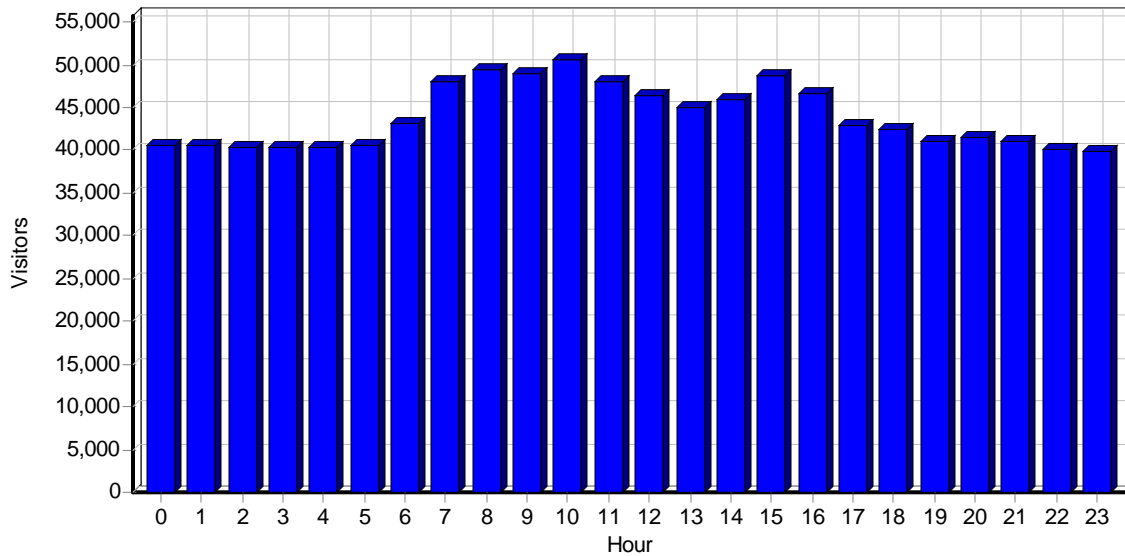

Fri 08/06/2018	76,643	43,504	21,066	00:21	7,257,213
Sat 09/06/2018	59,850	36,676	17,352	00:24	5,189,954
Sun 10/06/2018	58,993	38,121	16,246	00:25	5,228,493
Mon 11/06/2018	76,823	37,202	20,091	00:20	7,236,901
Tue 12/06/2018	69,766	36,242	19,927	00:20	6,555,745
Wed 13/06/2018	72,153	40,992	20,379	00:19	6,592,758
Thu 14/06/2018	77,442	39,717	20,588	00:18	6,615,488
Fri 15/06/2018	72,861	43,419	19,263	00:20	6,232,198
Sat 16/06/2018	58,536	35,440	17,200	00:17	4,540,149
Sun 17/06/2018	61,389	33,349	17,012	00:18	4,734,071
Mon 18/06/2018	85,943	38,577	20,861	00:19	7,096,446
Tue 19/06/2018	132,504	77,083	34,093	00:20	11,540,390
Wed 20/06/2018	86,425	48,235	25,765	00:20	7,399,681
Thu 21/06/2018	73,888	41,867	17,366	00:25	5,289,931
Fri 22/06/2018	75,653	41,196	20,337	00:21	6,332,859
Sat 23/06/2018	67,382	42,261	17,740	00:26	5,501,900
Sun 24/06/2018	69,689	45,763	17,586	00:29	5,867,820
Mon 25/06/2018	91,958	45,690	20,787	00:28	8,772,338
Tue 26/06/2018	95,788	53,686	20,952	00:25	7,684,359
Subtotal	3,392,638	2,064,769	926,946	00:23	316,574,185
Total	3,797,964	2,353,812	1,052,676	00:23	361,769,399

By Hour of Day

Activity by Hour of Day

Activity by Hour of Day

Hour	Hits	Page Views	Visitors	Bandwidth (KB)
00:00 - 00:59	118,643	86,336	40,672	11,111,468
01:00 - 01:59	117,325	86,482	40,474	11,325,183
02:00 - 02:59	121,786	92,312	40,345	11,657,652
03:00 - 03:59	133,858	102,730	40,399	11,646,710
04:00 - 04:59	144,599	111,864	40,386	11,967,020
05:00 - 05:59	149,837	112,536	40,518	13,137,612