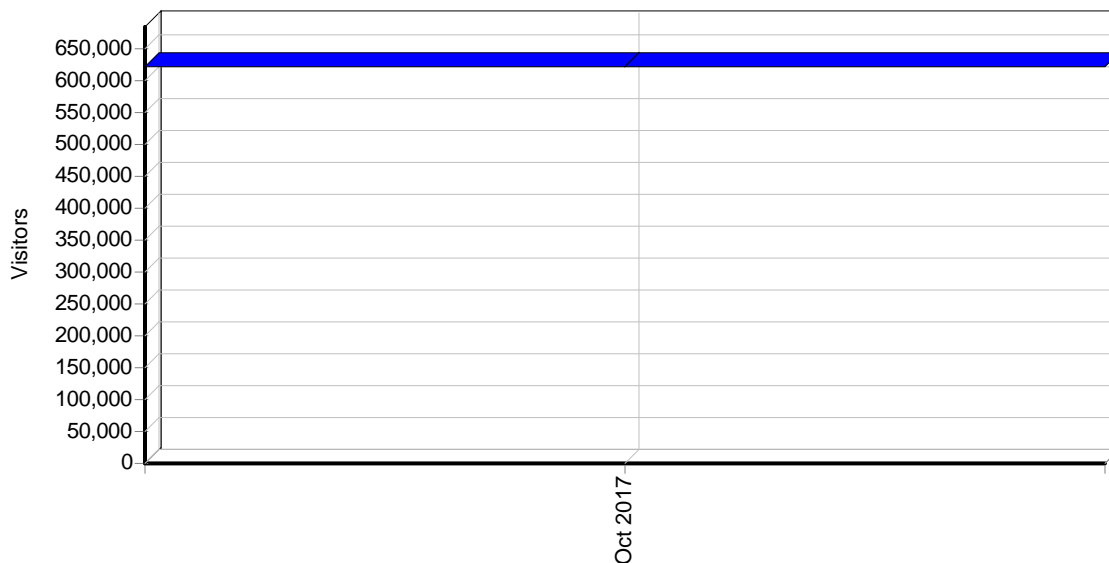

Hour	Hits	Page Views	Visitors	Bandwidth (KB)
00:00 - 00:59	75,913	59,155	22,751	7,713,691
01:00 - 01:59	79,299	58,712	22,732	7,750,961
02:00 - 02:59	70,447	55,174	22,897	6,787,147
03:00 - 03:59	71,487	54,461	22,176	6,734,551
04:00 - 04:59	69,138	51,840	22,836	6,920,069
05:00 - 05:59	69,755	50,946	23,369	6,549,685
06:00 - 06:59	73,030	51,304	23,929	6,511,246
07:00 - 07:59	89,140	57,434	26,195	7,782,954
08:00 - 08:59	104,030	62,603	29,150	9,427,788
09:00 - 09:59	115,196	64,945	30,006	10,108,316
10:00 - 10:59	124,141	67,551	29,769	10,162,978
11:00 - 11:59	111,382	64,380	29,091	9,485,423
12:00 - 12:59	112,236	65,564	28,572	9,888,731
13:00 - 13:59	108,609	66,126	29,079	9,908,916
14:00 - 14:59	105,127	69,441	27,843	9,341,596
15:00 - 15:59	107,321	66,608	27,936	9,217,121
16:00 - 16:59	97,970	63,780	28,140	9,095,486
17:00 - 17:59	94,560	63,954	27,193	9,103,912
18:00 - 18:59	90,307	59,674	26,612	8,510,693
19:00 - 19:59	91,064	62,595	25,993	8,911,917
20:00 - 20:59	89,099	57,780	25,765	8,399,310
21:00 - 21:59	82,312	55,226	23,771	7,781,722
22:00 - 22:59	77,843	58,120	23,100	7,766,833
23:00 - 23:59	72,788	58,413	22,729	7,505,500
Total	2,182,194	1,445,786	621,634	201,366,553

By Day of Week

Activity by Day of Week

Activity by Day of Week

Day	Hits	Page Views	Visitors	Bandwidth (KB)
Sunday	305,940	230,627	91,541	26,966,121
Monday	426,698	263,354	108,501	36,066,762
Tuesday	361,853	228,889	102,115	33,956,817
Wednesday	308,365	188,112	88,227	28,747,080
Thursday	271,588	177,002	79,217	26,240,338
Friday	264,064	170,404	79,169	26,041,421
Saturday	243,686	187,398	72,864	23,348,011
Total	2,182,194	1,445,786	621,634	201,366,553

By Month

Activity by Month

Activity by Month

Month	Hits	Page Views	Visitors	Bandwidth (KB)
Oct 2017	2,182,194	1,445,786	621,634	201,366,553
Total	2,182,194	1,445,786	621,634	201,366,553