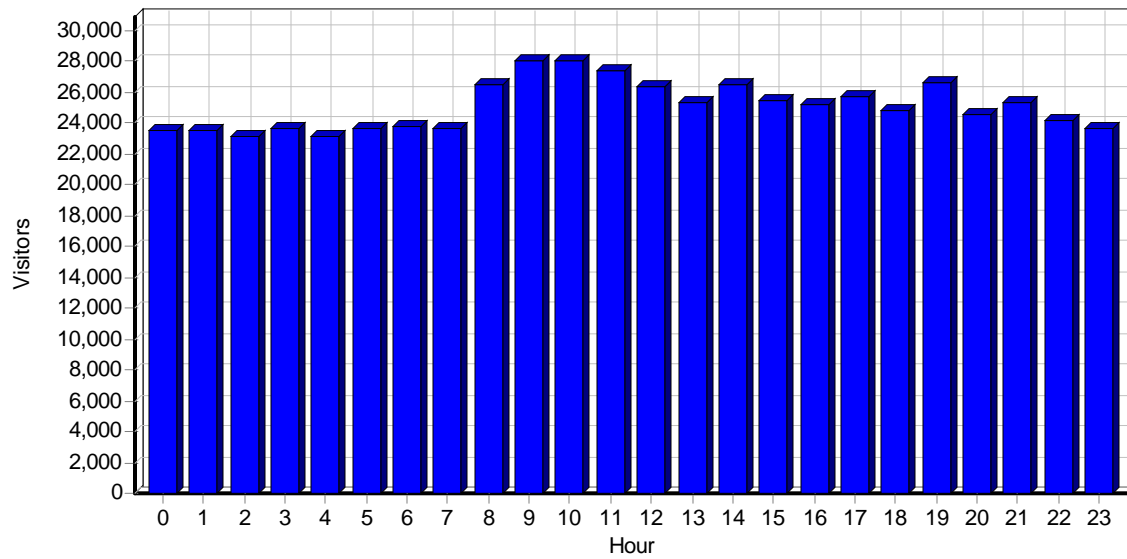

Total	2,176,609	1,489,310	601,530	00:24	242,161,230

By Hour of Day

Activity by Hour of Day

Activity by Hour of Day

Hour	Hits	Page Views	Visitors	Bandwidth (KB)
00:00 - 00:59	84,041	63,954	23,539	9,144,184
01:00 - 01:59	80,283	59,703	23,445	9,569,080
02:00 - 02:59	85,615	65,202	23,169	9,606,053
03:00 - 03:59	82,737	62,448	23,645	8,978,462
04:00 - 04:59	71,432	53,852	23,058	7,066,090
05:00 - 05:59	70,542	50,142	23,654	7,687,544
06:00 - 06:59	74,853	51,098	23,806	8,040,553
07:00 - 07:59	77,405	52,835	23,665	8,070,310
08:00 - 08:59	92,739	59,782	26,531	10,498,430
09:00 - 09:59	97,883	58,680	28,013	11,093,002
10:00 - 10:59	106,499	59,918	28,054	11,814,967
11:00 - 11:59	118,425	66,074	27,391	12,648,070
12:00 - 12:59	104,312	64,641	26,398	11,719,547
13:00 - 13:59	96,406	61,972	25,277	11,140,122
14:00 - 14:59	97,316	62,677	26,476	11,851,305
15:00 - 15:59	97,406	65,761	25,485	11,295,203
16:00 - 16:59	96,214	66,791	25,192	10,797,092
17:00 - 17:59	97,846	70,415	25,730	11,105,343
18:00 - 18:59	95,404	71,257	24,841	10,034,167
19:00 - 19:59	95,995	69,079	26,601	9,603,353
20:00 - 20:59	89,473	64,081	24,561	10,694,442
21:00 - 21:59	94,743	64,182	25,260	10,291,728
22:00 - 22:59	83,992	61,103	24,169	9,743,448
23:00 - 23:59	85,048	63,663	23,570	9,668,726
Total	2,176,609	1,489,310	601,530	242,161,230