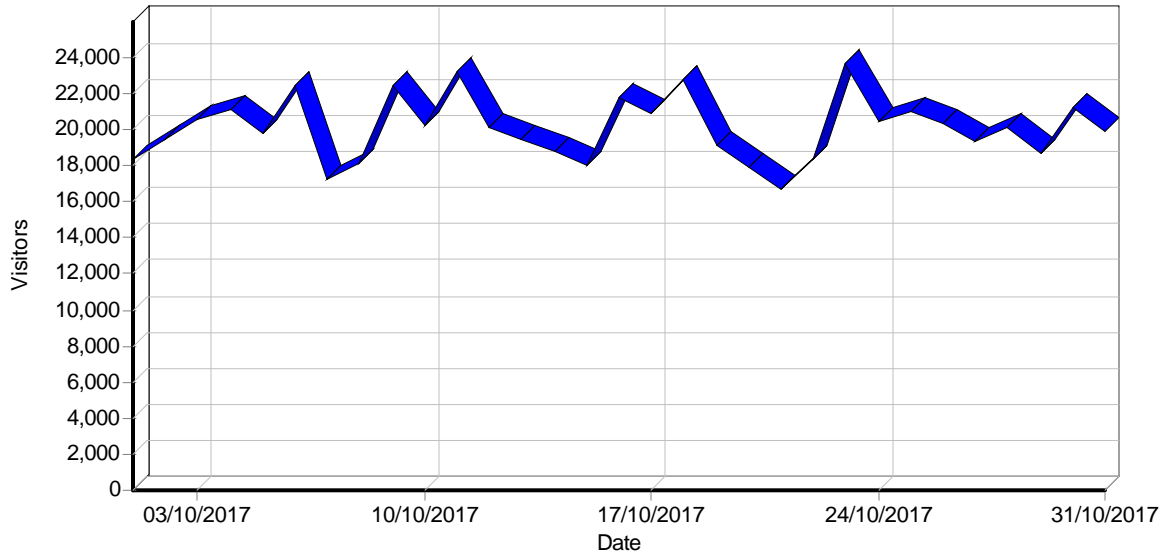

Activity Statistics

Daily

Daily Visitors