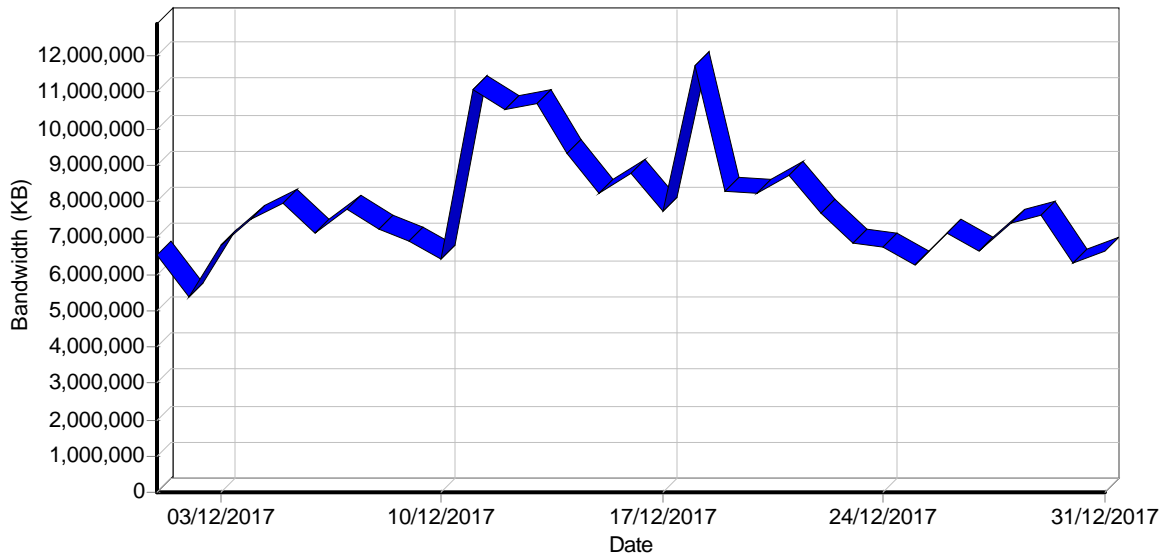

Activity Statistics

Daily

Daily Visitors

Daily Hits

Daily Bandwidth

Daily Activity

Date	Hits	Page Views	Visitors	Average Visit Length	Bandwidth (KB)
Fri 01/12/2017	71,186	49,591	20,163	00:21	6,519,265
Sat 02/12/2017	58,938	41,891	18,897	00:21	5,345,414
Sun 03/12/2017	65,711	49,593	21,859	00:23	6,797,310
Mon 04/12/2017	71,695	44,926	22,400	00:19	7,512,247
Tue 05/12/2017	77,987	46,293	22,238	00:18	7,928,995
Wed 06/12/2017	67,628	47,285	18,365	00:24	7,145,063
Thu 07/12/2017	67,023	47,585	19,046	00:22	7,764,921
Fri 08/12/2017	62,683	44,434	19,143	00:21	7,258,804
Sat 09/12/2017	66,095	52,424	21,322	00:22	6,892,462
Sun 10/12/2017	57,851	43,321	16,838	00:23	6,431,654
Mon 11/12/2017	93,910	53,127	21,243	00:24	11,061,925
Tue 12/12/2017	85,460	53,402	21,897	00:24	10,519,701
Wed 13/12/2017	95,465	66,658	24,160	00:27	10,714,646
Thu 14/12/2017	76,917	53,495	19,526	00:32	9,312,518
Fri 15/12/2017	70,710	48,624	18,218	00:26	8,238,422
Sat 16/12/2017	81,284	61,054	18,463	00:31	8,769,206
Sun 17/12/2017	67,735	45,104	19,247	00:22	7,731,725
Mon 18/12/2017	95,374	54,926	22,186	00:25	11,712,392
Tue 19/12/2017	69,659	43,962	19,516	00:22	8,283,813
Wed 20/12/2017	71,155	45,128	20,492	00:20	8,200,005
Thu 21/12/2017	82,179	49,293	18,952	00:25	8,713,616
Fri 22/12/2017	67,799	44,609	19,020	00:24	7,683,211
Sat 23/12/2017	60,733	46,569	19,056	00:27	6,871,287
Sun 24/12/2017	66,017	49,738	17,336	00:28	6,752,521
Mon 25/12/2017	58,143	44,840	15,725	00:30	6,271,184
Tue 26/12/2017	63,735	46,277	17,487	00:25	7,105,579
Wed 27/12/2017	57,230	39,771	17,903	00:21	6,638,450
Thu 28/12/2017	62,534	44,219	18,838	00:25	7,414,979
Fri 29/12/2017	63,189	44,581	17,506	00:26	7,611,756
Sat 30/12/2017	59,277	43,267	17,092	00:25	6,324,940
Sun 31/12/2017	61,307	43,323	17,396	00:23	6,633,203