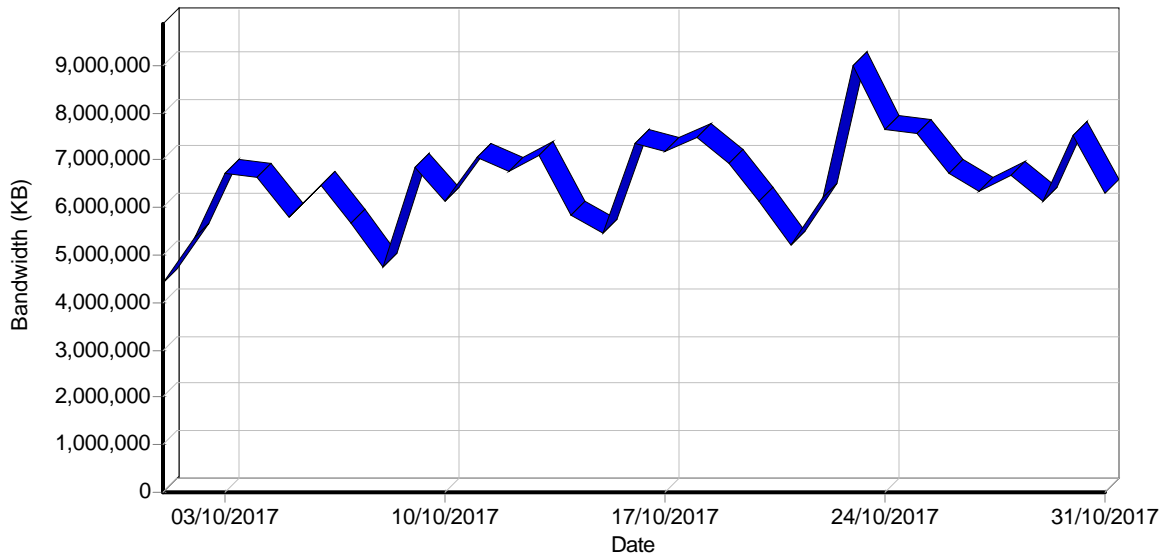

Activity Statistics

Daily

Daily Visitors

Daily Hits

Daily Bandwidth

Daily Activity

Date	Hits	Page Views	Visitors	Average Visit Length	Bandwidth (KB)
Sun01/10/2017	69,170	57,046	18,370	00:24	4,419,062
Mon02/10/2017	84,569	59,425	19,420	00:24	5,392,313
Tue03/10/2017	71,652	46,863	20,591	00:21	6,719,483
Wed04/10/2017	76,000	40,990	21,165	00:18	6,624,953
Thu05/10/2017	62,293	39,262	19,746	00:18	5,806,199
Fri06/10/2017	67,337	44,076	22,477	00:18	6,459,900
Sat07/10/2017	64,871	49,932	17,239	00:26	5,667,075
Sun08/10/2017	53,288	38,506	18,143	00:21	4,752,686
Mon09/10/2017	84,394	51,355	22,394	00:22	6,842,898
Tue10/10/2017	73,613	45,788	20,265	00:22	6,119,076
Wed11/10/2017	85,235	50,434	23,233	00:23	7,069,743
Thu12/10/2017	69,692	46,816	20,103	00:24	6,763,627
Fri13/10/2017	73,950	45,108	19,448	00:25	7,094,087
Sat14/10/2017	63,583	47,668	18,747	00:26	5,826,302
Sun15/10/2017	57,493	44,720	18,006	00:26	5,446,997
Mon16/10/2017	83,115	47,537	21,802	00:20	7,338,855
Tue17/10/2017	75,028	47,523	20,926	00:21	7,200,456
Wed18/10/2017	71,606	49,083	22,778	00:21	7,481,732
Thu19/10/2017	71,497	48,495	19,079	00:22	6,939,435
Fri20/10/2017	59,477	39,588	17,949	00:21	6,139,587
Sat21/10/2017	53,699	41,630	16,728	00:21	5,190,721
Sun22/10/2017	57,485	41,047	18,350	00:20	6,233,754
Mon23/10/2017	91,660	54,102	23,612	00:20	8,975,428
Tue24/10/2017	72,574	47,870	20,418	00:22	7,626,315
Wed25/10/2017	75,524	47,605	21,051	00:20	7,570,651
Thu26/10/2017	68,106	42,429	20,289	00:18	6,731,076
Fri27/10/2017	63,300	41,632	19,295	00:20	6,347,846
Sat28/10/2017	61,533	48,168	20,150	00:24	6,663,912
Sun29/10/2017	68,504	49,308	18,672	00:28	6,113,621
Mon30/10/2017	82,960	50,935	21,273	00:22	7,517,265
Tue31/10/2017	68,986	40,845	19,915	00:22	6,291,485